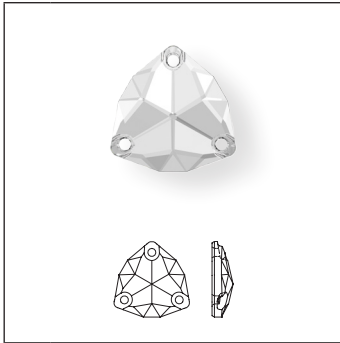

Swarovski® innovations Fall/Winter 2018/19

INNOVATIONS

TRILLIANT SEW-ON STONE

3272 Trilliant Sew-on Stone ^{NEW!}

Size 16, 20 mm

3272 Trilliant Sew-on Stone ^{NEW!}

Size 28 mm

Crystal