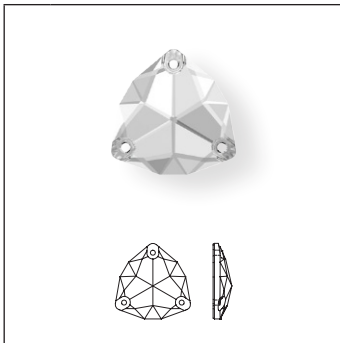

Swarovski® innovations Fall/Winter 2018/19

INNOVATIONS

TRILLIANT SEW-ON STONE

3272 Trilliant Sew-on Stone ^{NEW!}

Size 16, 20 mm

3272 Trilliant Sew-on Stone ^{NEW!}

Size 28 mm

Crystal

Crystal F (001)

Colors

Plain Colors

Aquamarine F (202)

Emerald F (205)

Graphite F (253)

Jet (280)

Sapphire F (206)