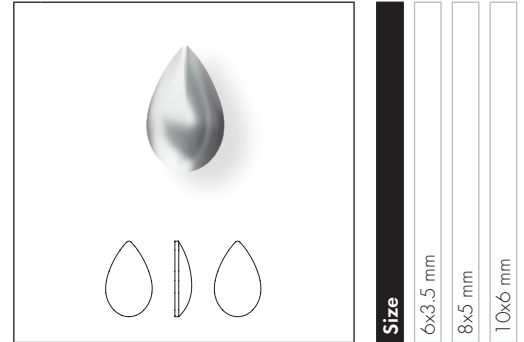

2208/4 Cabochon Navette ^{NEW!}

Size

6x3.5 mm
8x4.5 mm
10x5.5 mm

Colors

Plain Colors

● Jet G_PRHF (280)

Crystal Pearl Colors

● Crystal Creampearl W_PRHF (001 291)

● Crystal Nacre W_PRHF (001 191)

● Crystal White Pearl W_PRHF (001 650)

Crystal Color Effects

Metallic Effects

● Jet Hematite G_PRHF (280 HEM)

2308/4 Cabochon Drop ^{NEW!}

Size

6x3.5 mm
8x5 mm
10x6 mm

Metallic Effects

● Jet Hematite G_PRHF (280 HEM)

2408/4 Cabochon Square ^{NEW!}

Size

4 mm
6 mm
8 mm

Colors

Plain Colors

● Jet G_PRHF (280)