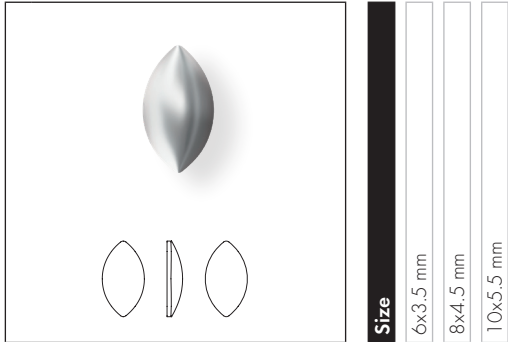

2208/4 Cabochon Navette ^{NEW!}

Size

6x3.5 mm
8x4.5 mm
10x5.5 mm

Colors

Plain Colors

● Jet G_PRHF (280)

Crystal Pearl Colors

● Crystal Creampearl W_PRHF (001 291)

● Crystal Nacre W_PRHF (001 191)

● Crystal White Pearl W_PRHF (001 650)

Crystal Color Effects

Metallic Effects

● Jet Hematite G_PRHF (280 HEM)

2308/4 Cabochon Drop ^{NEW!}

Size

6x3.5 mm
8x5 mm
10x6 mm

Metallic Effects

● Jet Hematite G_PRHF (280 HEM)

2408/4 Cabochon Square ^{NEW!}

Size

4 mm
6 mm
8 mm

Colors

Plain Colors

● Jet G_PRHF (280)