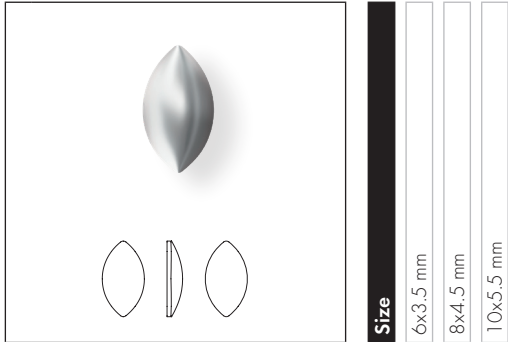

2208/4 Cabochon Navette NEW!

Size

6x3.5 mm
8x4.5 mm
10x5.5 mm

Colors

Plain Colors

● Jet G_PRHF (280)

Crystal Pearl Colors

● Crystal Creampearl W_PRHF (001 291)

● Crystal Nacre W_PRHF (001 191)

● Crystal White Pearl W_PRHF (001 650)

Crystal Color Effects

Metallic Effects

● Jet Hematite G_PRHF (280 HEM)

2308/4 Cabochon Drop NEW!

Size

6x3.5 mm
8x5 mm
10x6 mm

Metallic Effects

● Jet Hematite G_PRHF (280 HEM)

2408/4 Cabochon Square NEW!

Size

4 mm
6 mm
8 mm

Colors

Plain Colors

● Jet G_PRHF (280)