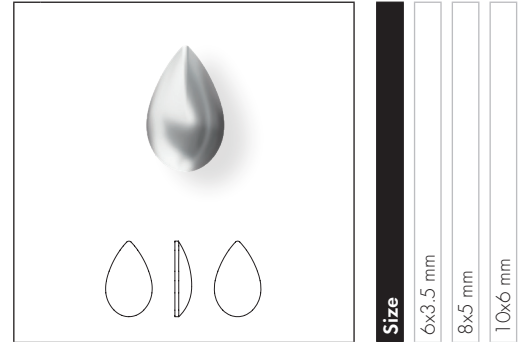

2208/4 Cabochon Navette NEW!

Size

6x3.5 mm
8x4.5 mm
10x5.5 mm

Colors

Plain Colors

● Jet G_PRHF (280)

Crystal Pearl Colors

● Crystal Creampearl W_PRHF (001 291)

● Crystal Nacre W_PRHF (001 191)

● Crystal White Pearl W_PRHF (001 650)

Crystal Color Effects

Metallic Effects

● Jet Hematite G_PRHF (280 HEM)

2308/4 Cabochon Drop NEW!

Size

6x3.5 mm
8x5 mm
10x6 mm

Metallic Effects

● Jet Hematite G_PRHF (280 HEM)

2408/4 Cabochon Square NEW!

Size

4 mm
6 mm
8 mm

Colors

Plain Colors

● Jet G_PRHF (280)